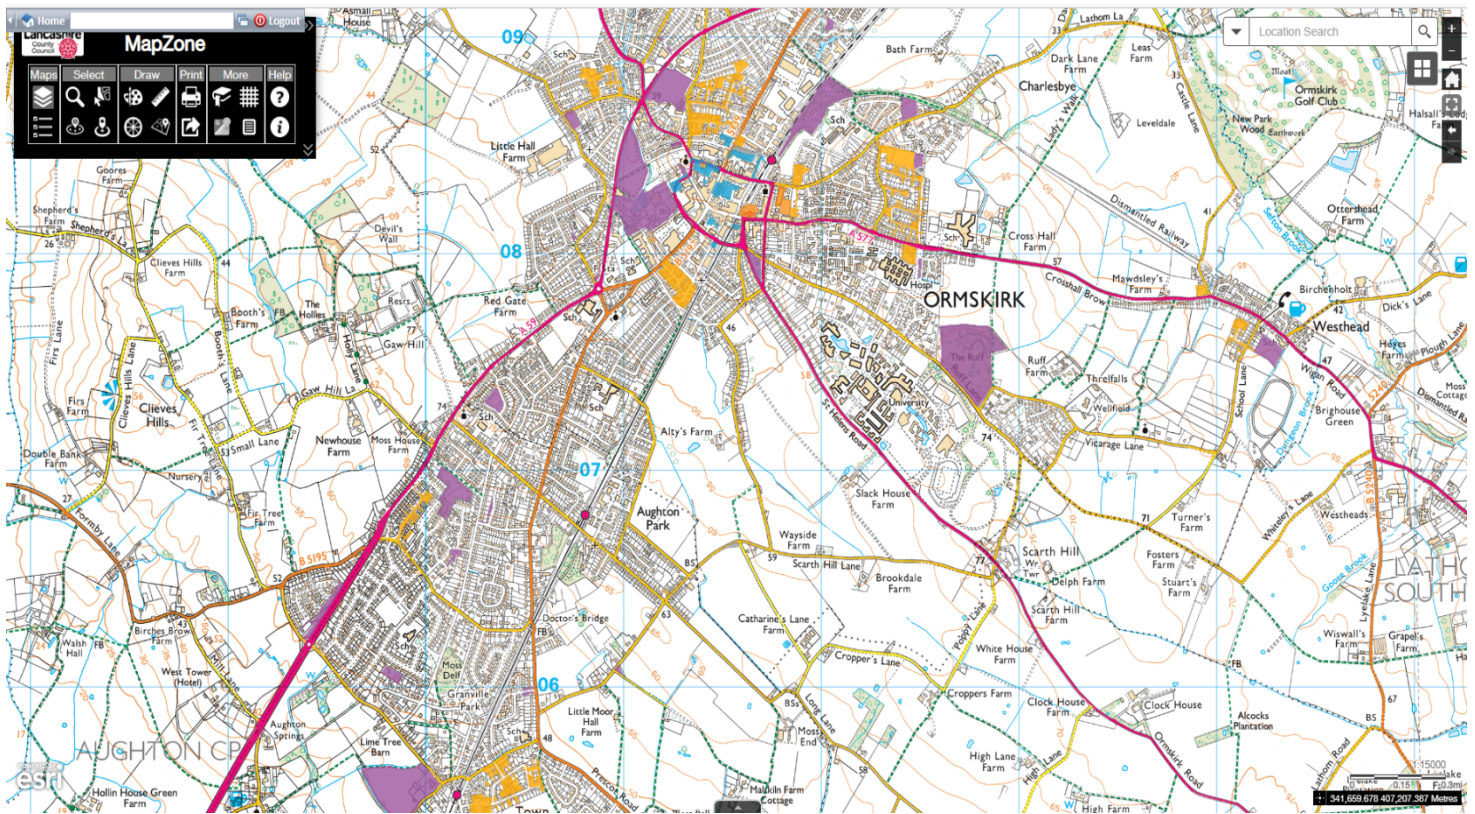

Appendix 4 – Council owned land – open spaces

Proposed Meadow Area locations were considered on all Council owned land areas within the borough. These maps highlight the most suitable open spaces for delivering this project.

Key:

Blue – Estates land
Orange – Housing land
Purple – Leisure land

Skelmersdale

Burscough

Ormskirk

Northern Parishes

Home

Lancashire Council

MapZone

MapZone

- Home
- MapZone
- Select
- Draw
- Print
- More
- Help

944 072 638 419 792 793