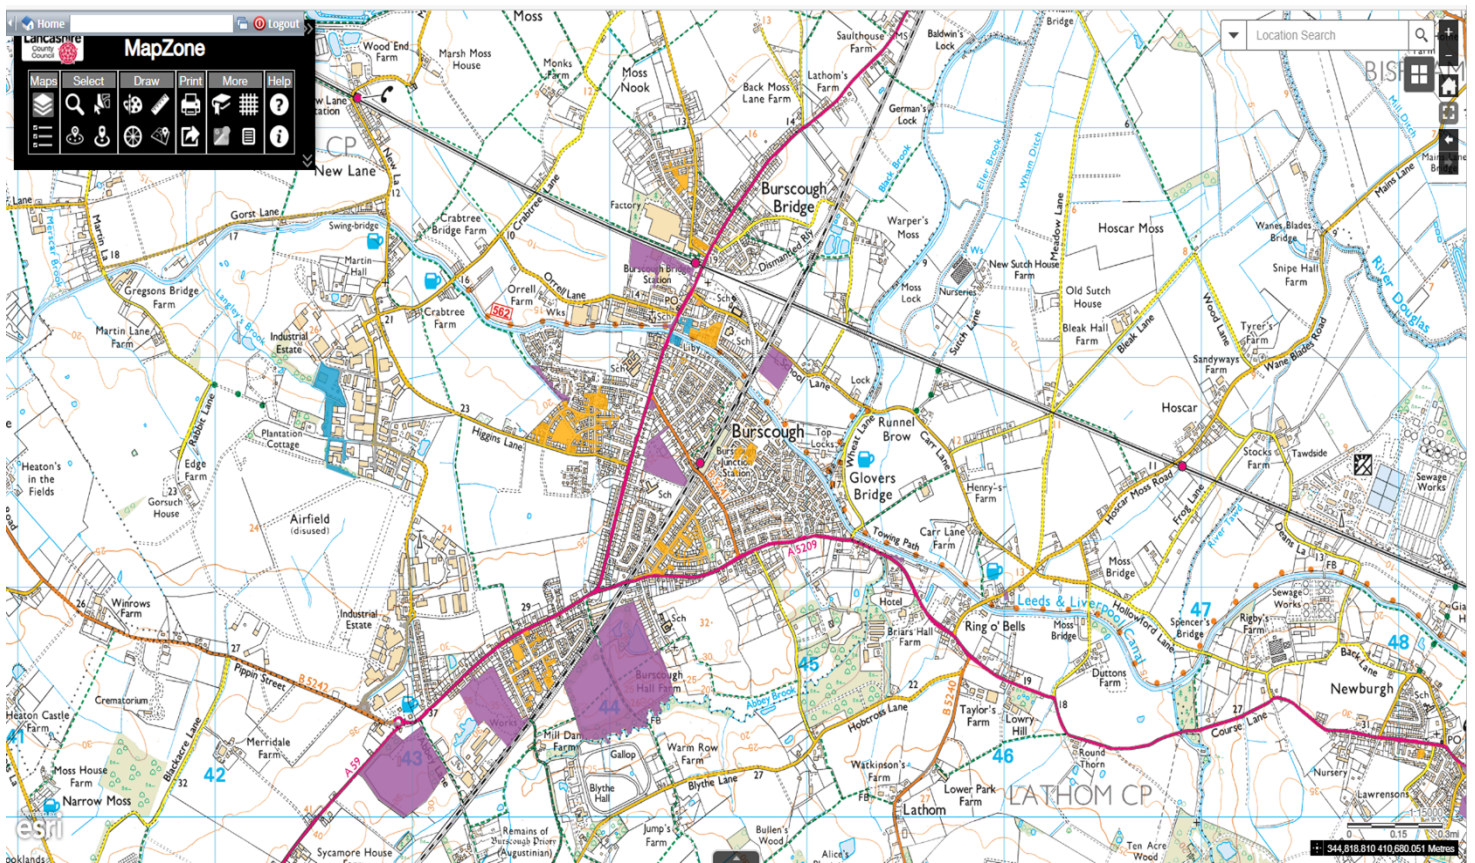

Appendix 4 – Council owned land – open spaces

Proposed Meadow Area locations were considered on all Council owned land areas within the borough. These maps highlight the most suitable open spaces for delivering this project.

Key:

Blue – Estates land
Orange – Housing land
Purple – Leisure land

Skelmersdale

Burscough

Ormskirk

Northern Parishes

Home

Lancashire Council