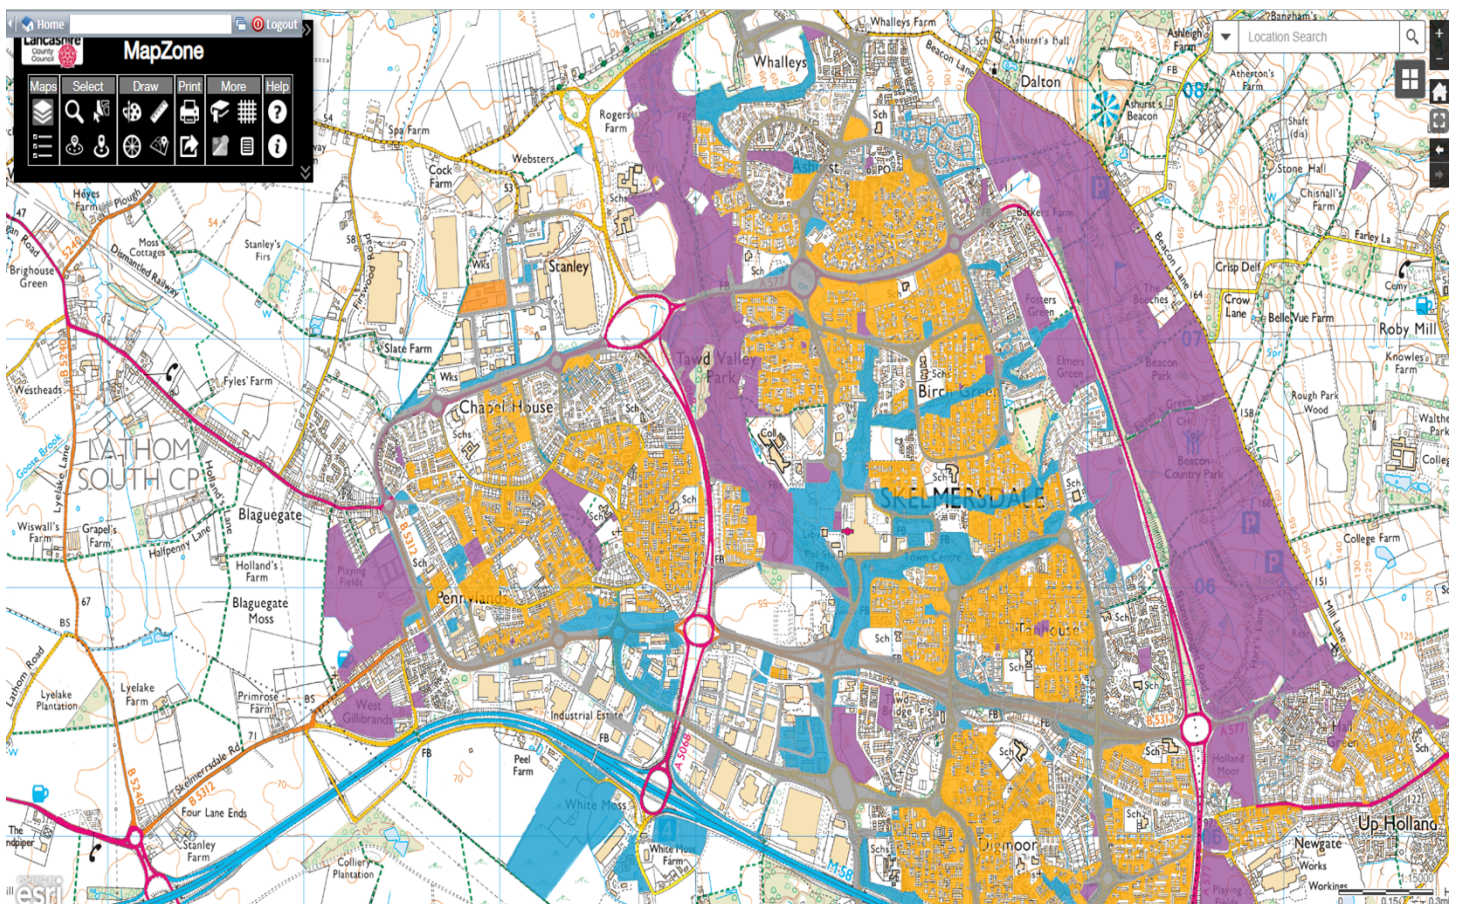

Appendix 4 – Council owned land – open spaces

Proposed Meadow Area locations were considered on all Council owned land areas within the borough. These maps highlight the most suitable open spaces for delivering this project.

Key:

Blue – Estates land
Orange – Housing land
Purple – Leisure land

Skelmersdale

Burscough

Ormskirk

Northern Parishes

Home

Lancashire Council