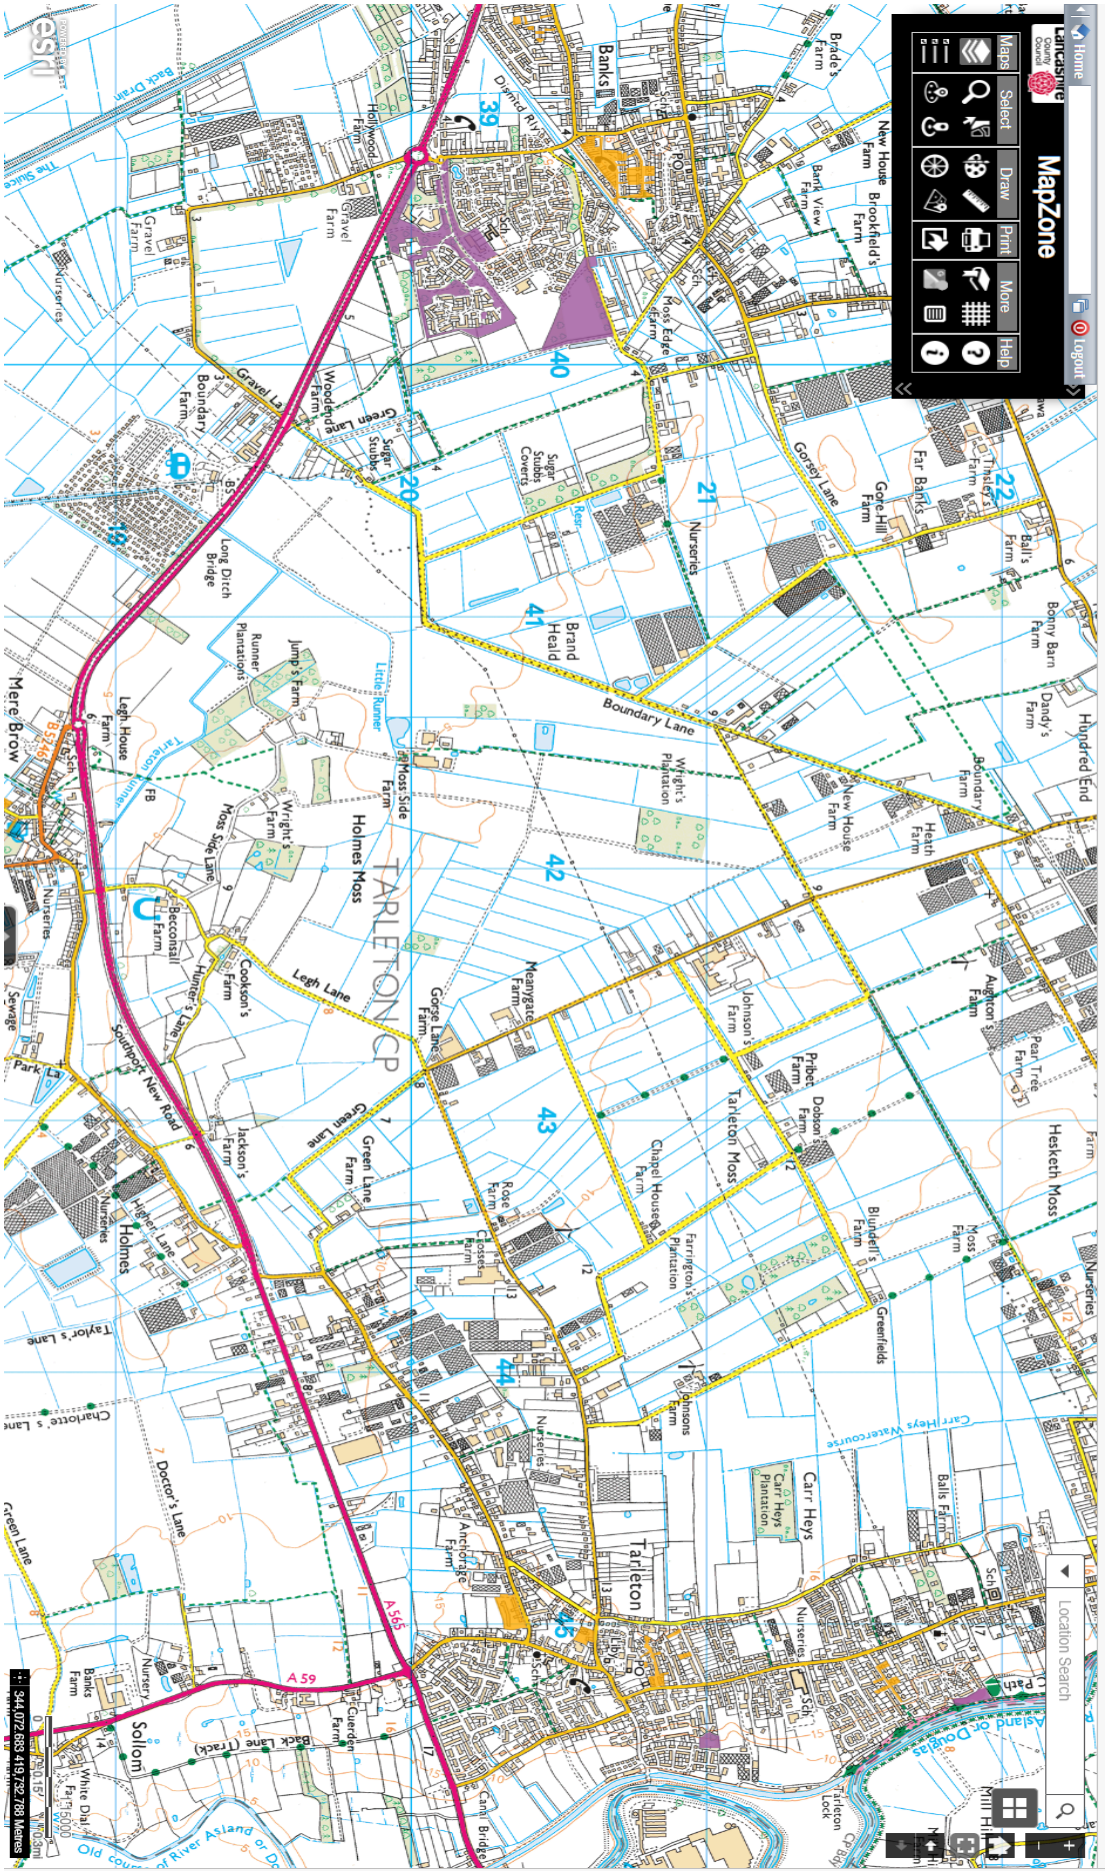

Appendix 4 – Council owned land – open spaces

Proposed Meadow Area locations were considered on all Council owned land areas within the borough. These maps highlight the most suitable open spaces for delivering this project.

Key:

Blue – Estates land
Orange – Housing land
Purple – Leisure land

Skelmersdale

Burscough

Ormskirk

Northern Parishes

Home

Lancashire Council

MapZone

MapZone

- Home
- MapZone
- Select
- Draw
- Print
- More
- Help

944 072 638 419 792 793